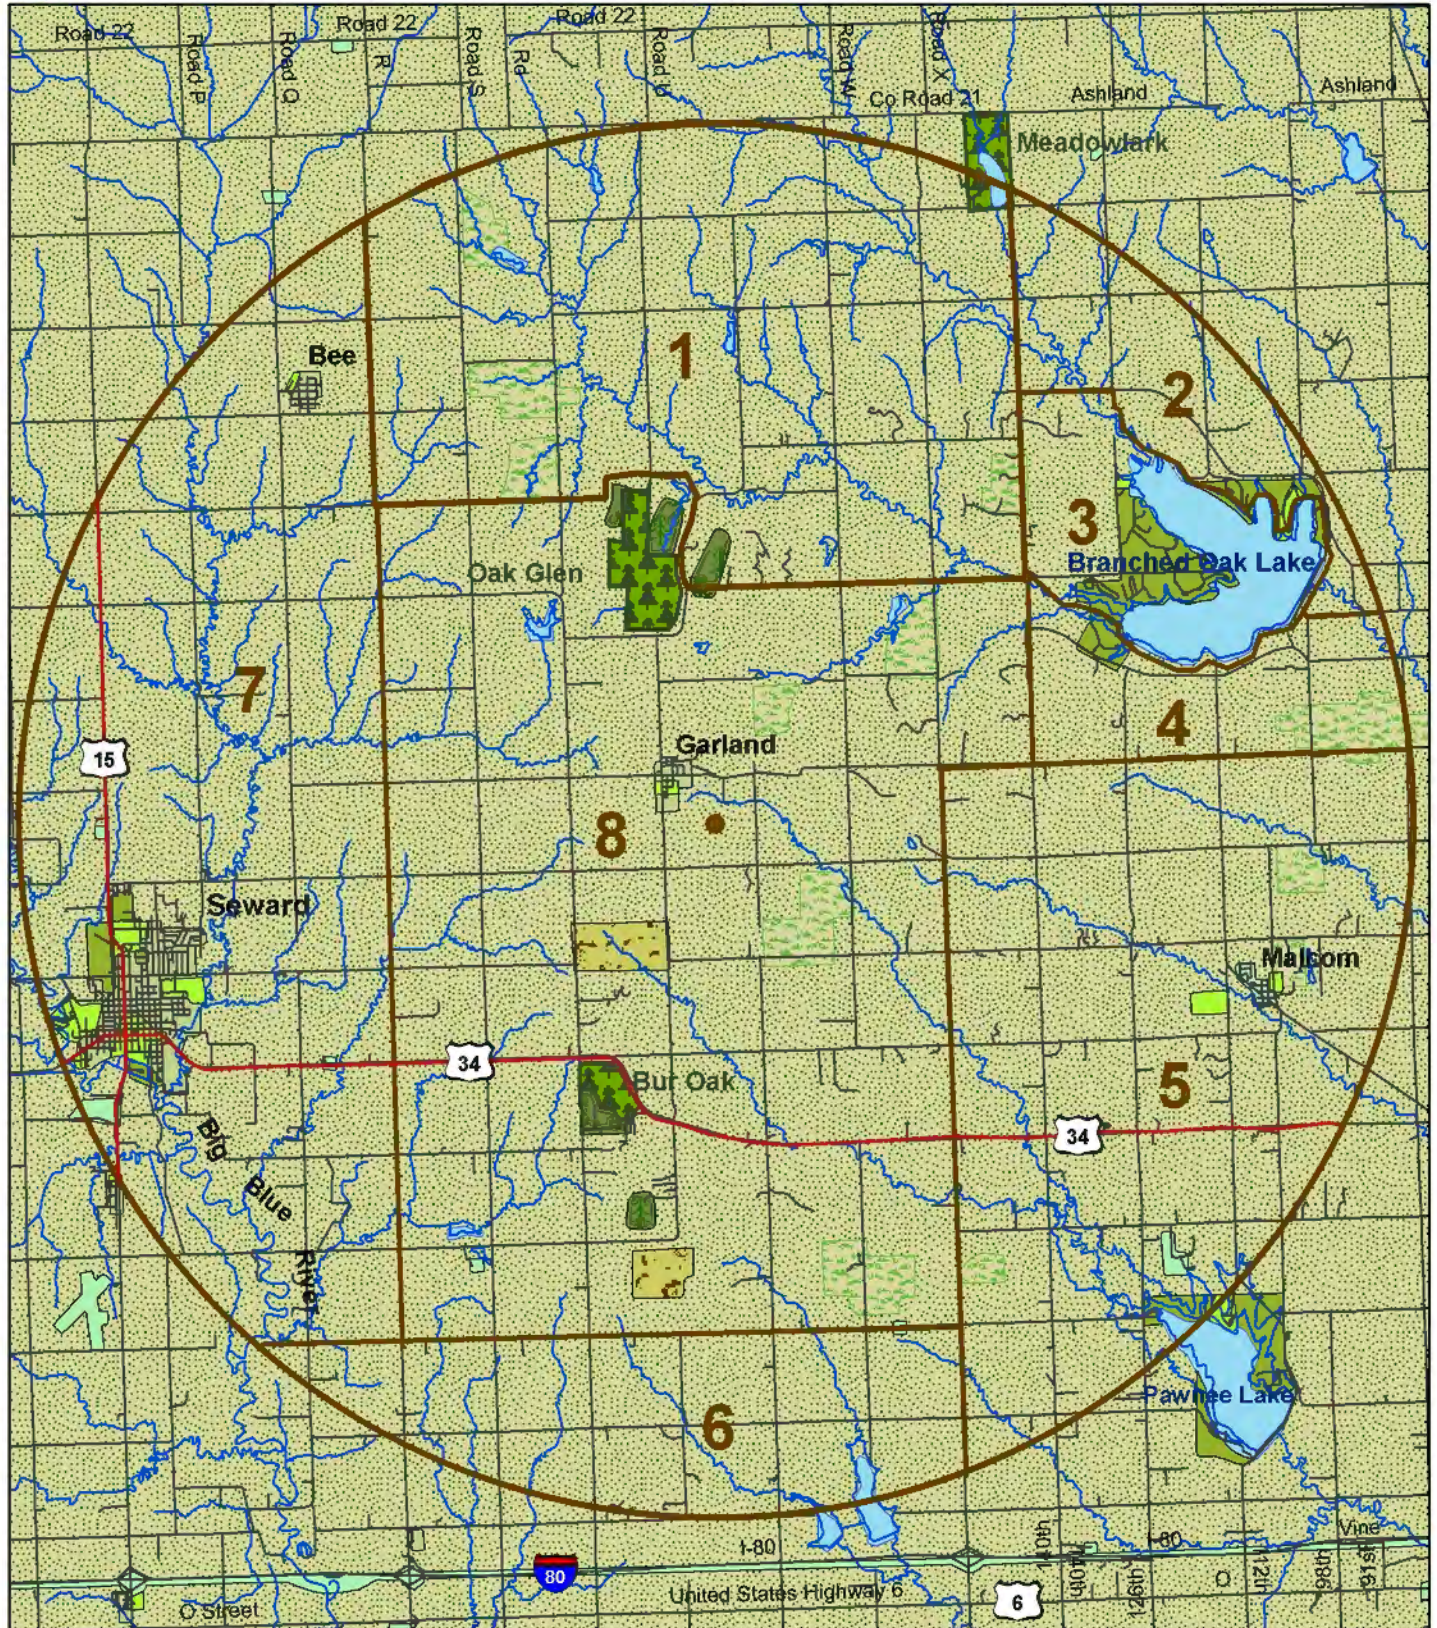

# Christmas Bird Count

Seward/Branded Oak Lake Areas

## Legend

-  <all other values>
-  11 Residential
-  12 Commercial and services
-  17 Other urban or built-up land (golf courses, cemeteries, parks, etc.)
-  21 Cropland and pasture
-  31 Herbaceous rangeland (includes grasslands)
-  33 Mixed rangeland
-  41 Deciduous forest land
-  53 Reservoirs and lakes